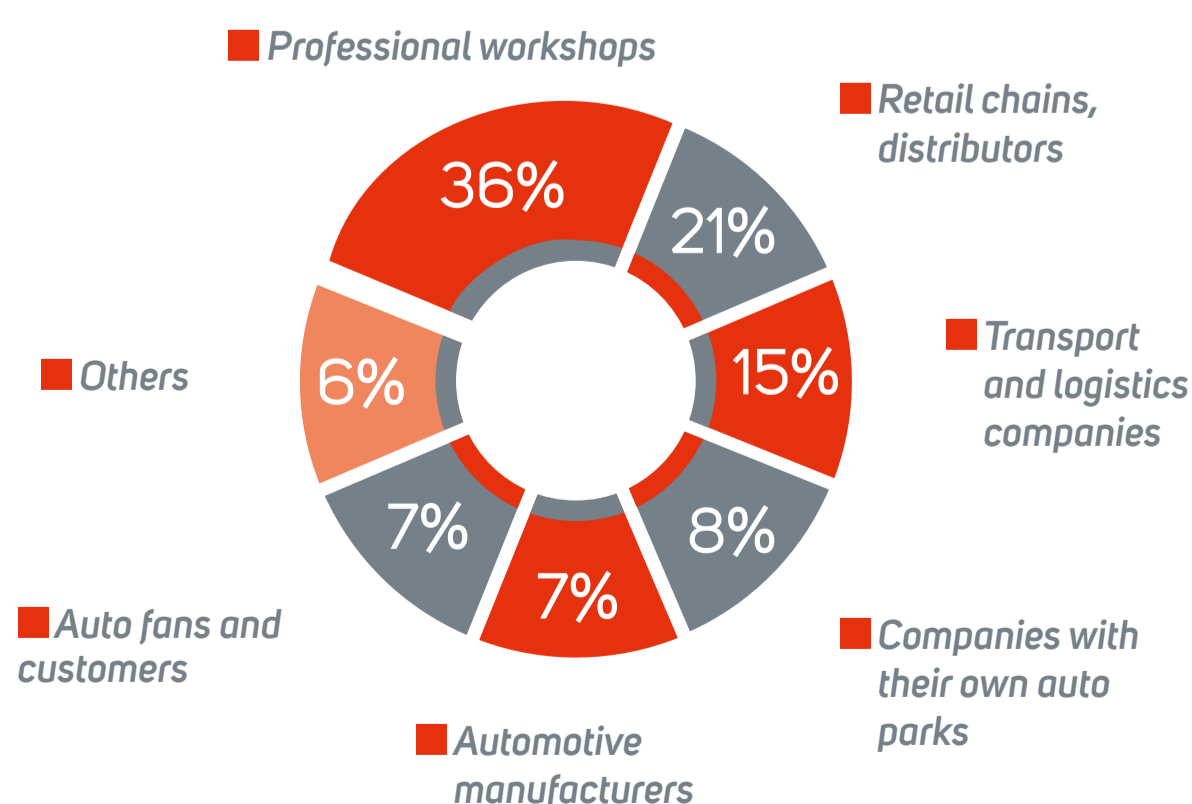

2018 VISITOR OVERVIEW

VISITORS FROM 10 COUNTRIES: Bulgaria, Romania, Macedonia, Serbia, Greece, Albania, Turkey, Hungary, Italy and Germany